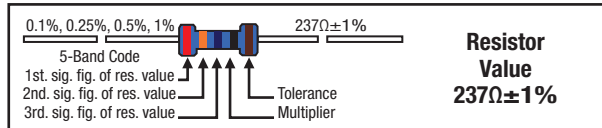

Multiplying Factor	Tolerance	Color Band
10	$\pm$1%	
10²	$\pm$2%	
10³	—	
10⁴	—	
10⁵	$\pm$0.5%	
10⁶	$\pm$0.25%	
10⁷	$\pm$0.1%	
10⁸	$\pm$0.05%	
10⁹	—	
1	—	
10⁻¹	$\pm$5%	
10⁻²	$\pm$10%